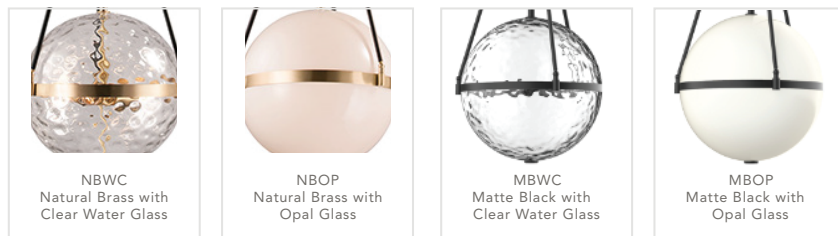

HARMONY

PD306418NBOP

FIXTURE DIMENSIONS	17.5" D x 35.4" H
HEIGHT FROM CENTER	-
WEIGHT	24.9 LBS
GLASS	Opal Glass
MATERIAL	-
CANOPY SIZE	5.9" D x 0.8" H
LAMPING	4 x 40W, E26
VOLTAGE	120V
WIRE / ROD LENGTH	144" 3 x 12" + 1 x 6"
CORD TYPE	-
MINIMUM HANG HEIGHT	42.2"
INSTALL OPTIONS	Canopy pivot up to 90 degrees
ADA COMPLIANT	-
CERTIFICATION	UL
UPC	841387002337
PACKAGE SIZE	36.2" x 19.1" x 16.5"
PACKAGE WEIGHT	31.7 LBS

[D - Diameter, L - Length, W - Width, H - Height, E - Extension]

AVAILABLE FINISHES:

NBWC
Natural Brass with
Clear Water Glass

NBOP
Natural Brass with
Opal Glass

MBWC
Matte Black with
Clear Water Glass

MBOP
Matte Black with
Opal Glass